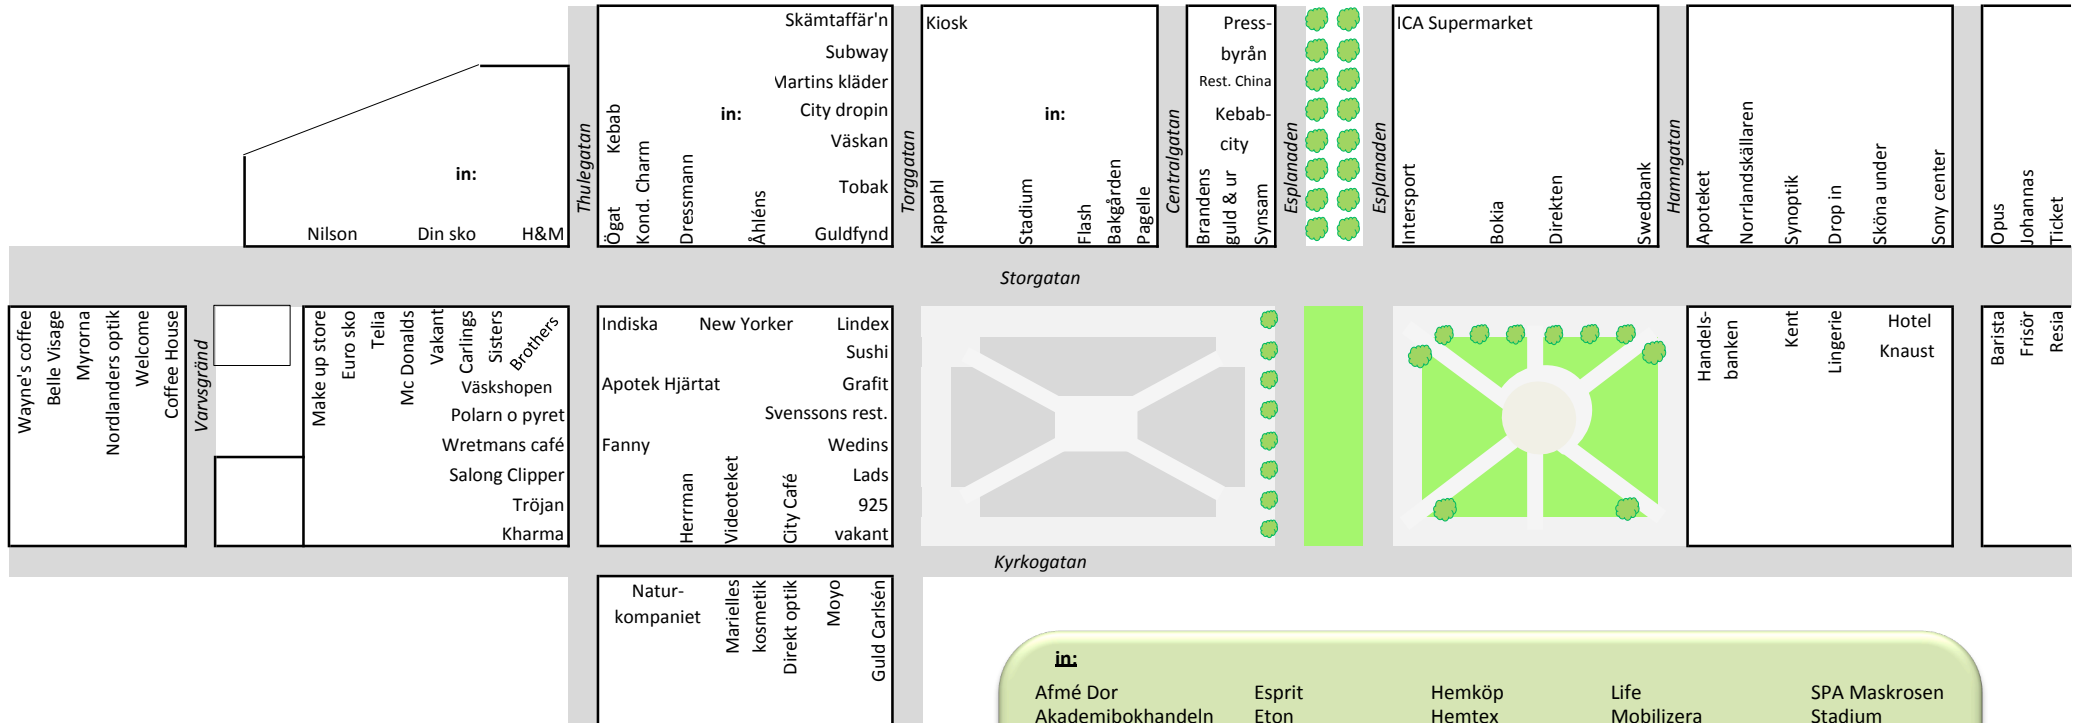

Sundsvall StreetMap Dec 2011

Befolkning: 95 704

Sundsvall Demography

Population	95 732	Sales Infrequent goods msek	4 866
Catchment area	280 000	Sales Common goods msek	2 933
Average Income index	96	Sales Total msek	7 799
Commuting index	103	Index Infrequent goods	171
Average age (Sweden 41,1)	41,9	Index Common goods	100
Students	5 000	Index Total	131

Age Distribution

Shopping centres

1. Birsta City

Sales Infrequent goods msek	748
Sales Total msek	810
Visitors mill	4,2
Tenants	81

2. Birsta Köpstad

Sales Infrequent goods msek	1 225
Sales Total msek	1 225
Visitors mill	4,2
Tenants	36

Downtown Sundsvall

A. in:

Sales Infrequent goods msek	300*
Sales Total msek	369*
Visitors mill	5,7
Tenants	55