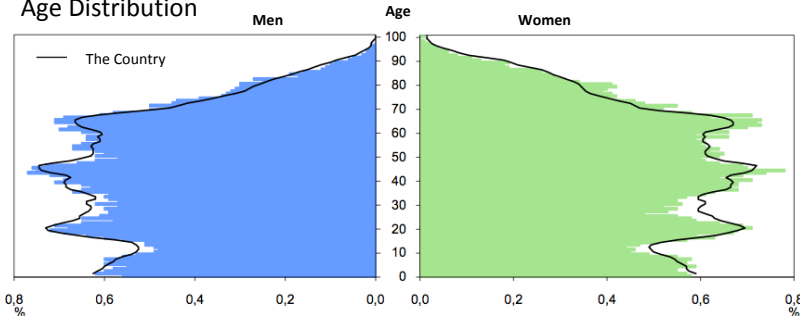

Sundsvall StreetMap Dec 2011

Befolkning: 95 704

Sundsvall Demography

Population	95 732	Sales Infrequent goods msek	4 866
Catchment area	280 000	Sales Common goods msek	2 933
Average Income index	96	Sales Total msek	7 799
Commuting index	103	Index Infrequent goods	171
Average age (Sweden 41,1)	41,9	Index Common goods	100
Students	5 000	Index Total	131

Age Distribution

Shopping centres

1. Birsta City

Sales Infrequent goods msek	748
Sales Total msek	810
Visitors mill	4,2
Tenants	81

2. Birsta Köpstad

Sales Infrequent goods msek	1 225
Sales Total msek	1 225
Visitors mill	4,2
Tenants	36